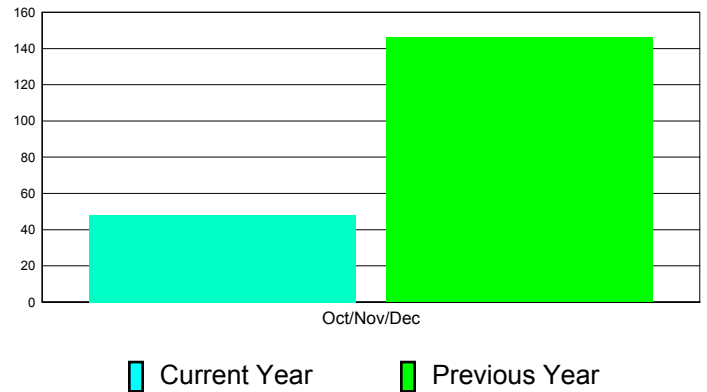

Comparison of Membership Gain/Loss

Current Year Compared to the Previous Year