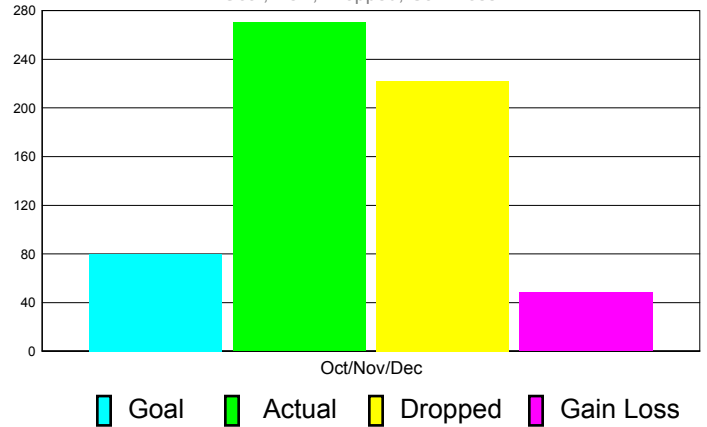

Membership Results 2011-2012

Goal, New, Dropped, Gain/Loss